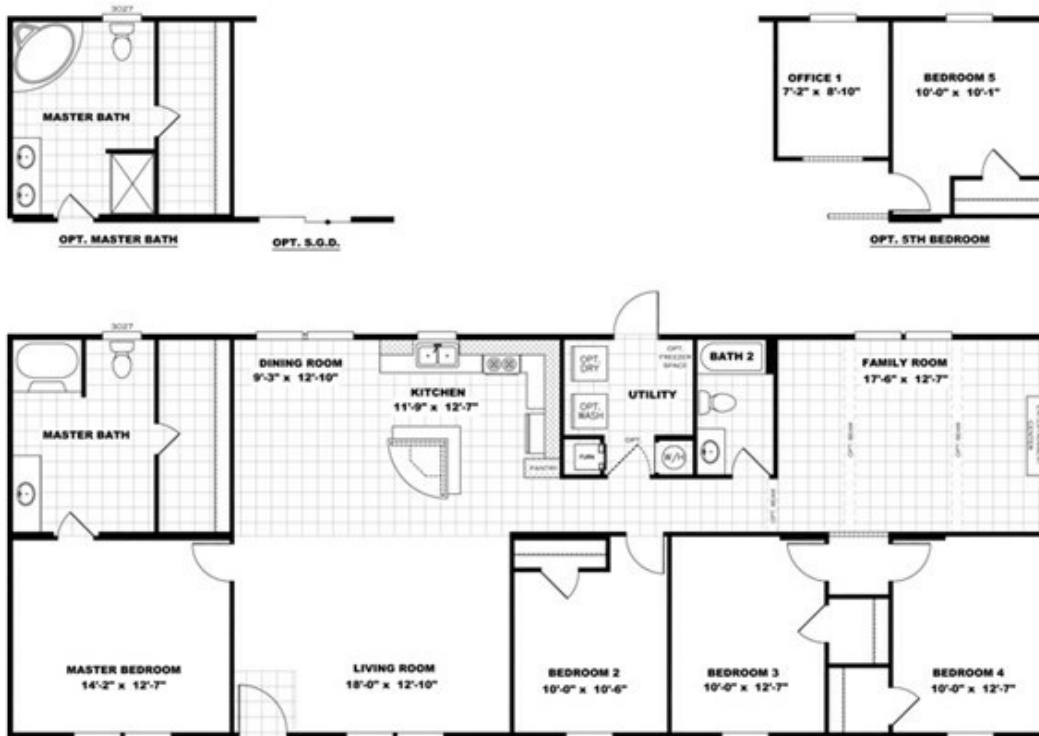

8 THE TRADITION 2868

8 THE TRADITION 2868 Floor plan number: CAP030270TNAB

5 beds • 2 baths • 1904 sq.ft. • 28' width • 68' depth

Our home building facilities invest in continuous product and process improvements. Plans, dimensions, features, materials, specifications and availability are subject to change without notice or obligation. Renderings and floor plans are representative likenesses of our homes and may differ from the actual homes. We invite you to tour a Home Center near you and inspect the highest value in quality housing available or call (865) 970-7355 to speak with a Home Consultant. Copyright 2017, CMH. All rights reserved.