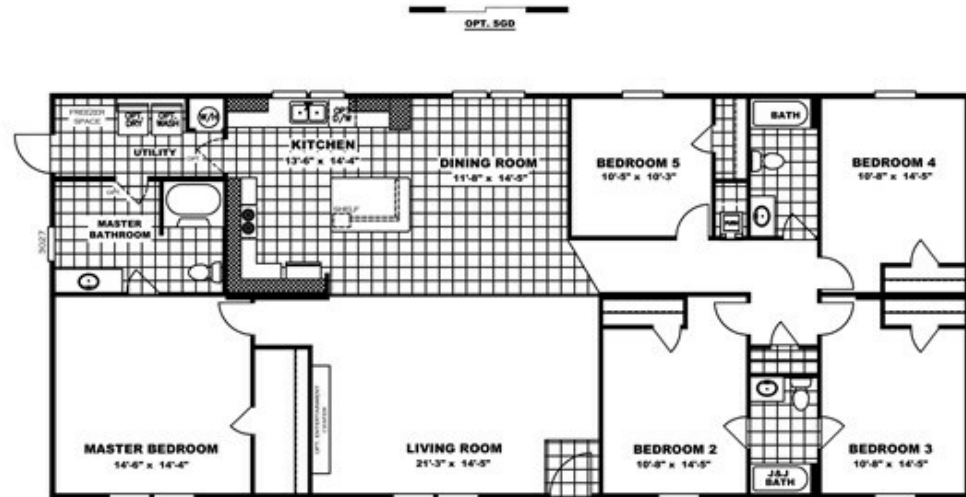

6 THE 5 Bedroom Special 3268

6 THE 5 Bedroom Special 3268 Floor plan number: CAP030742TNAB
5 beds • 2 baths • 2176 sq.ft. • 32' width • 68' depth

Our home building facilities invest in continuous product and process improvements. Plans, dimensions, features, materials, specifications and availability are subject to change without notice or obligation. Renderings and floor plans are representative likenesses of our homes and may differ from the actual homes. We invite you to tour a Home Center near you and inspect the highest value in quality housing available or call (865) 970-7355 to speak with a Home Consultant. Copyright 2017, CMH. All rights reserved.