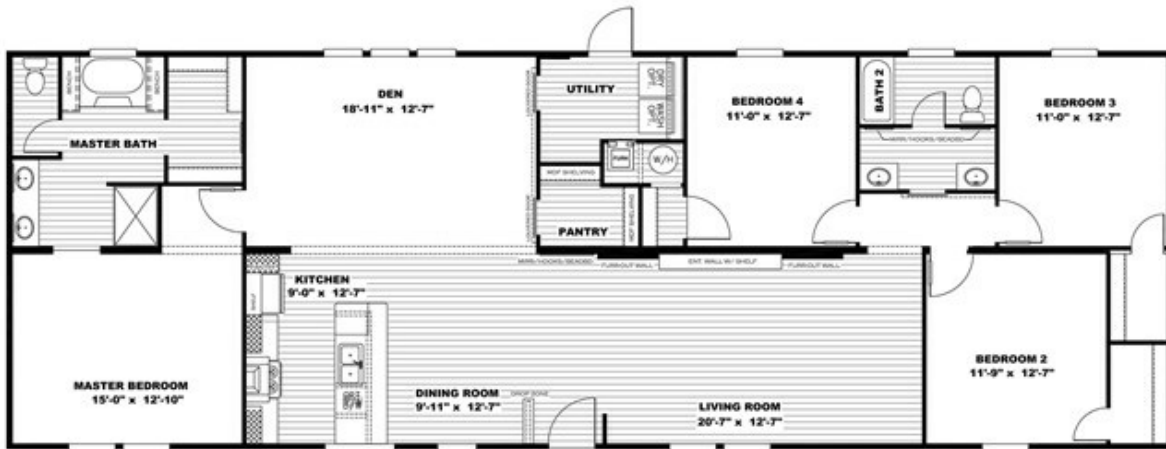

## # 4 THE BREEZE II

**# 4 THE BREEZE II** Floor plan number: CAP031119TNAB

**4 beds • 2 baths • 2128 sq.ft. • 28' width • 76' depth**

Our home building facilities invest in continuous product and process improvements. Plans, dimensions, features, materials, specifications and availability are subject to change without notice or obligation. Renderings and floor plans are representative likenesses of our homes and may differ from the actual homes. We invite you to tour a Home Center near you and inspect the highest value in quality housing available or call (865) 970-7355 to speak with a Home Consultant. Copyright 2017, CMH. All rights reserved.