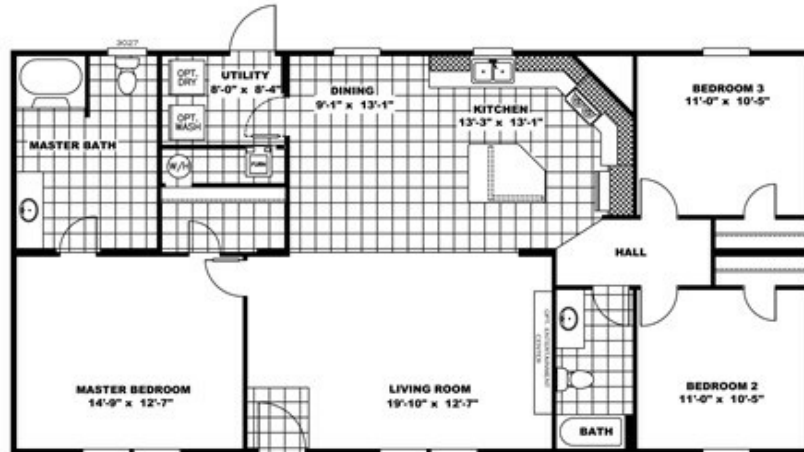

19 THE TRADITION 52 Floor plan number: CAP031597TNAB

3 beds • 2 baths • 1456 sq.ft. • 28' width • 52' depth

Our home building facilities invest in continuous product and process improvements. Plans, dimensions, features, materials, specifications and availability are subject to change without notice or obligation. Renderings and floor plans are representative likenesses of our homes and may differ from the actual homes. We invite you to tour a Home Center near you and inspect the highest value in quality housing available or call (865) 970-7355 to speak with a Home Consultant. Copyright 2017, CMH. All rights reserved.