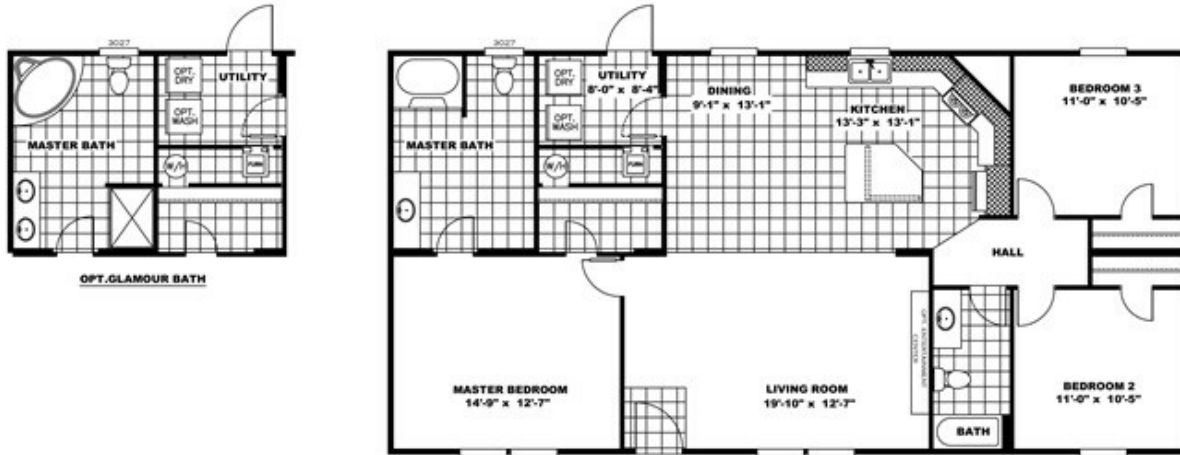

19 THE TRADITION 52

Model number: 34TRA28523AH

3 beds • 2 baths • 1456 sq.ft. • 28' width • 52' depth

Our home building facilities invest in continuous product and process improvements. Plans, dimensions, features, materials, specifications and availability are subject to change without notice or obligation. Renderings and floor plans are representative likenesses of our homes and may differ from the actual homes. We invite you to tour a Home Center near you and inspect the highest value in quality housing available or call (865) 970-7355 to speak with a Home Consultant. Copyright 2017, CMH. All rights reserved.