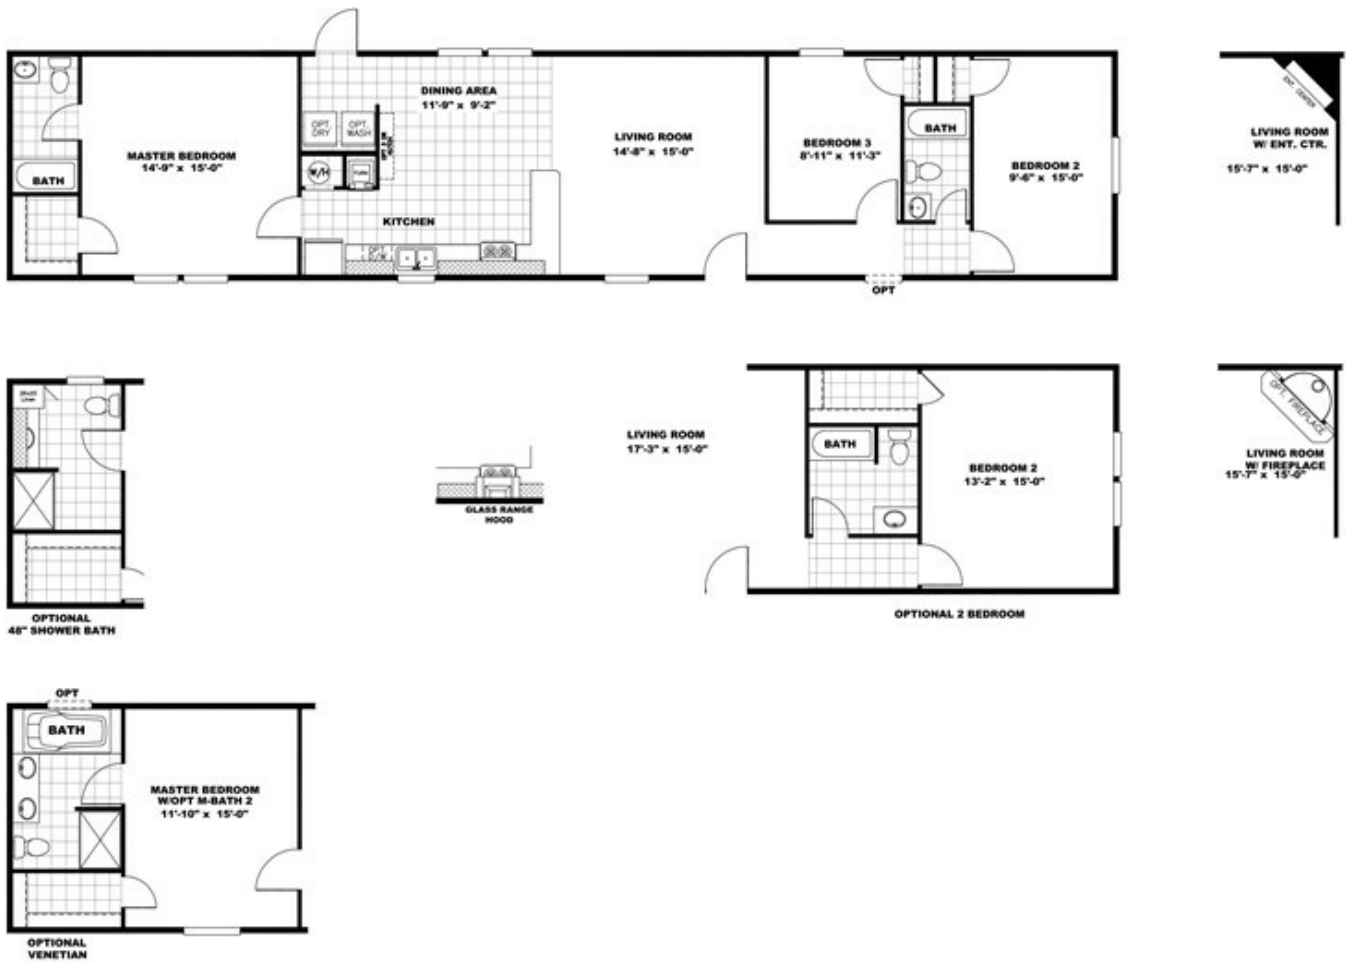

BLAZER EXTREME Set up Blount County nice communtiy

BLAZER EXTREME Set up Blount County nice communtiy

Floor plan number: CLM102505TN

3 beds • 2 baths • 1216 sq.ft. • 16' width • 76' depth

Our home building facilities invest in continuous product and process improvements. Plans, dimensions, features, materials, specifications and availability are subject to change without notice or obligation. Renderings and floor plans are representative likenesses of our homes and may differ from the actual homes. We invite you to tour a Home Center near you and inspect the highest value in quality housing available or call (865) 970-7355 to speak with a Home Consultant. Copyright 2017, CMH. All rights reserved.