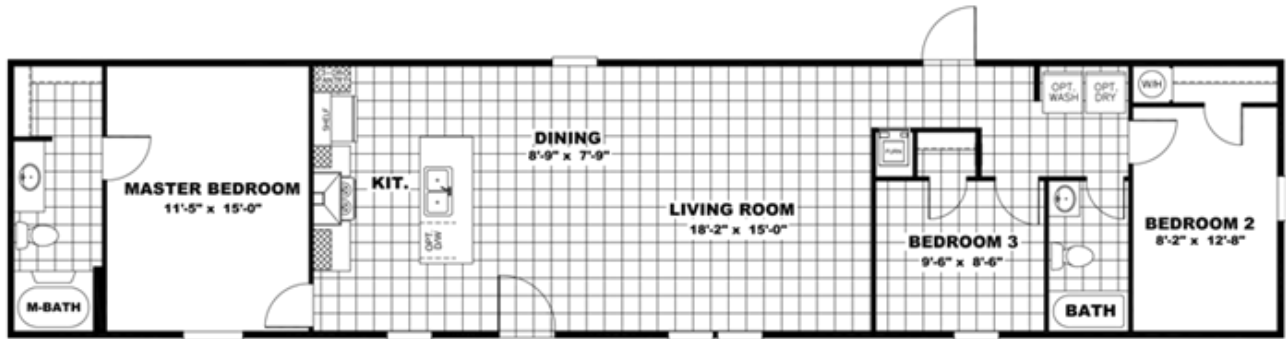

20 THE BREEZE

20 THE BREEZE Floor plan number: CLM102756TN
3 beds • 2 baths • 1152 sq.ft. • 16' width • 72' depth

Our home building facilities invest in continuous product and process improvements. Plans, dimensions, features, materials, specifications and availability are subject to change without notice or obligation. Renderings and floor plans are representative likenesses of our homes and may differ from the actual homes. We invite you to tour a Home Center near you and inspect the highest value in quality housing available or call (865) 970-7355 to speak with a Home Consultant. Copyright 2017, CMH. All rights reserved.