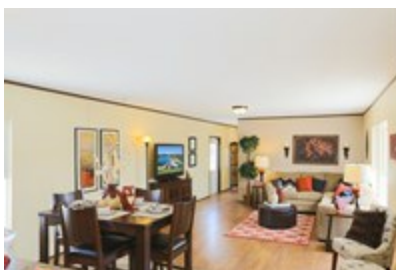

20 BREEZE 72 Set up in Nice Community Blount

20 BREEZE 72 Set up in Nice Community Blount CO

Model number: 22SSP16723AH

3 beds • 2 baths • 1152 sq.ft. • 16' width • 72' depth

Our home building facilities invest in continuous product and process improvements. Plans, dimensions, features, materials, specifications and availability are subject to change without notice or obligation. Renderings and floor plans are representative likenesses of our homes and may differ from the actual homes. We invite you to tour a Home Center near you and inspect the highest value in quality housing available or call (865) 970-7355 to speak with a Home Consultant. Copyright 2017, CMH. All rights reserved.