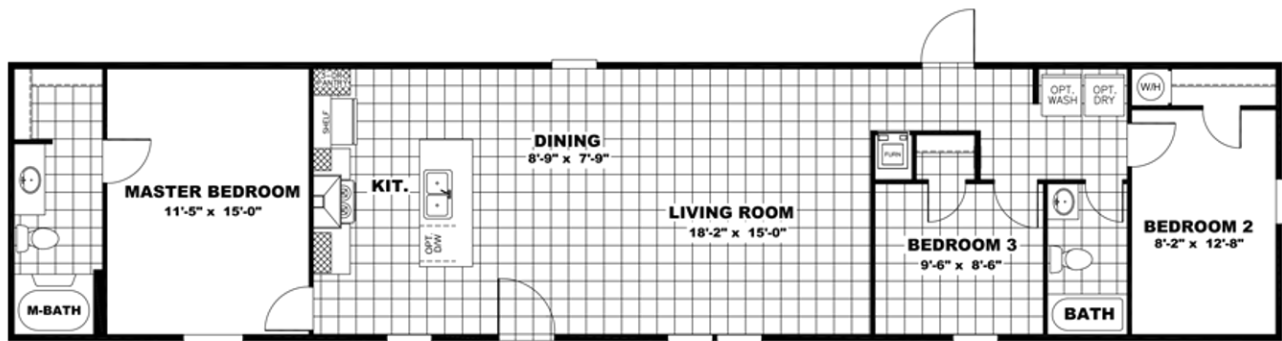

## # 20 BREEZE 72 Set up in Nice Community Blount co

Model number: 22SSP16723AH18

**3 beds • 2 baths • 1152 sq.ft. • 16' width • 72' depth**

Our home building facilities invest in continuous product and process improvements. Plans, dimensions, features, materials, specifications and availability are subject to change without notice or obligation. Renderings and floor plans are representative likenesses of our homes and may differ from the actual homes. We invite you to tour a Home Center near you and inspect the highest value in quality housing available or call (865) 970-7355 to speak with a Home Consultant. Copyright 2017, CMH. All rights reserved.

## # 20 BREEZE 72 Set up in Nice Community Blount co

Model number: 22SSP16723AH18

3 beds • 2 baths • 1152 sq.ft. • 16' width • 72' depth

Our home building facilities invest in continuous product and process improvements. Plans, dimensions, features, materials, specifications and availability are subject to change without notice or obligation. Renderings and floor plans are representative likenesses of our homes and may differ from the actual homes. We invite you to tour a Home Center near you and inspect the highest value in quality housing available or call (865) 970-7355 to speak with a Home Consultant. Copyright 2017, CMH. All rights reserved.