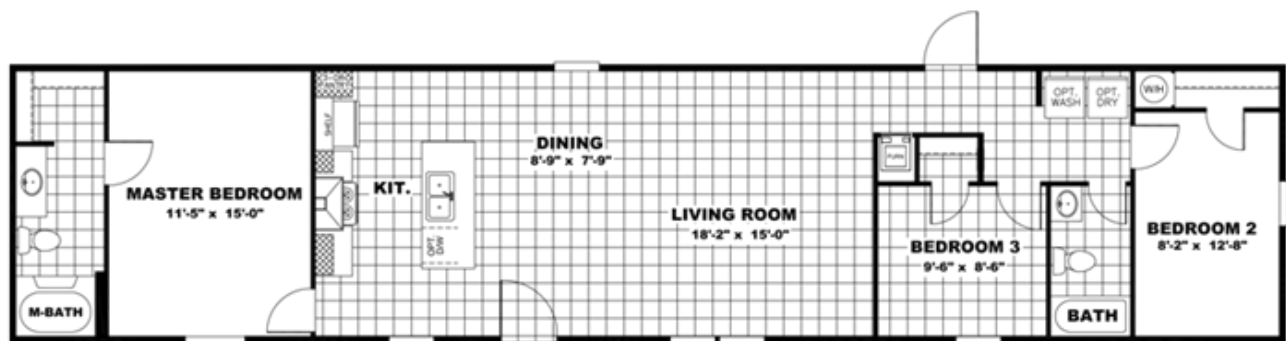

20 BREEZE 72 Set up in Nice Community Blount

20 BREEZE 72 Set up in Nice Community Blount CO

Model number: 22SSP16723AH

3 beds • 2 baths • 1152 sq.ft. • 16' width • 72' depth

Our home building facilities invest in continuous product and process improvements. Plans, dimensions, features, materials, specifications and availability are subject to change without notice or obligation. Renderings and floor plans are representative likenesses of our homes and may differ from the actual homes. We invite you to tour a Home Center near you and inspect the highest value in quality housing available or call (865) 970-7355 to speak with a Home Consultant. Copyright 2017, CMH. All rights reserved.