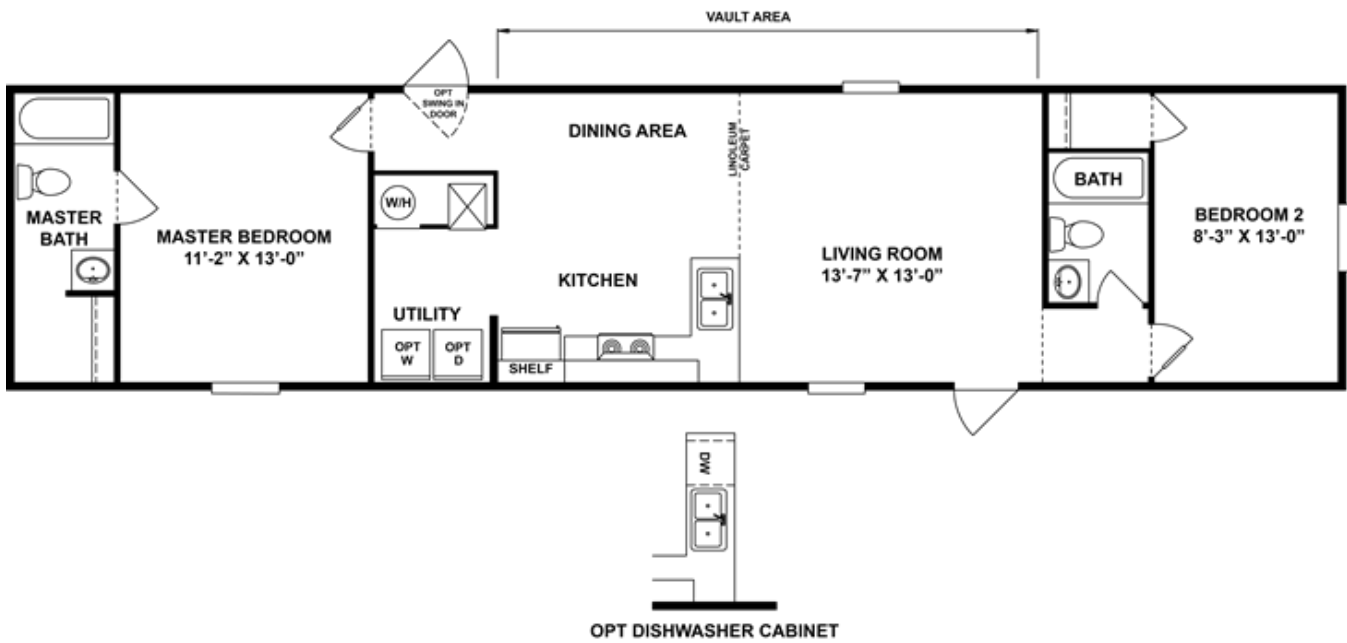

DELIGHT

**DELIGHT** Floor plan number: CWP037427TN

**2 beds • 2 baths • 840 sq.ft. • 14' width • 60' depth**

Our home building facilities invest in continuous product and process improvements. Plans, dimensions, features, materials, specifications and availability are subject to change without notice or obligation. Renderings and floor plans are representative likenesses of our homes and may differ from the actual homes. We invite you to tour a Home Center near you and inspect the highest value in quality housing available or call (865) 970-7355 to speak with a Home Consultant. Copyright 2017, CMH. All rights reserved.