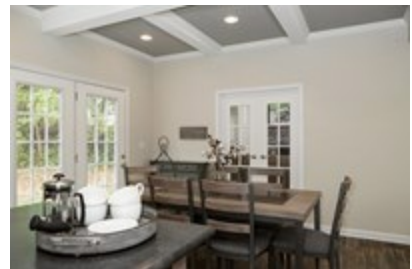

9 THE KENNESAW

9 THE KENNESAW Model number: 27DSP28764AH

4 beds • 2 baths • 2128 sq.ft. • 28' width • 76' depth

Our home building facilities invest in continuous product and process improvements. Plans, dimensions, features, materials, specifications and availability are subject to change without notice or obligation. Renderings and floor plans are representative likenesses of our homes and may differ from the actual homes. We invite you to tour a Home Center near you and inspect the highest value in quality housing available or call (865) 970-7355 to speak with a Home Consultant. Copyright 2017, CMH. All rights reserved.