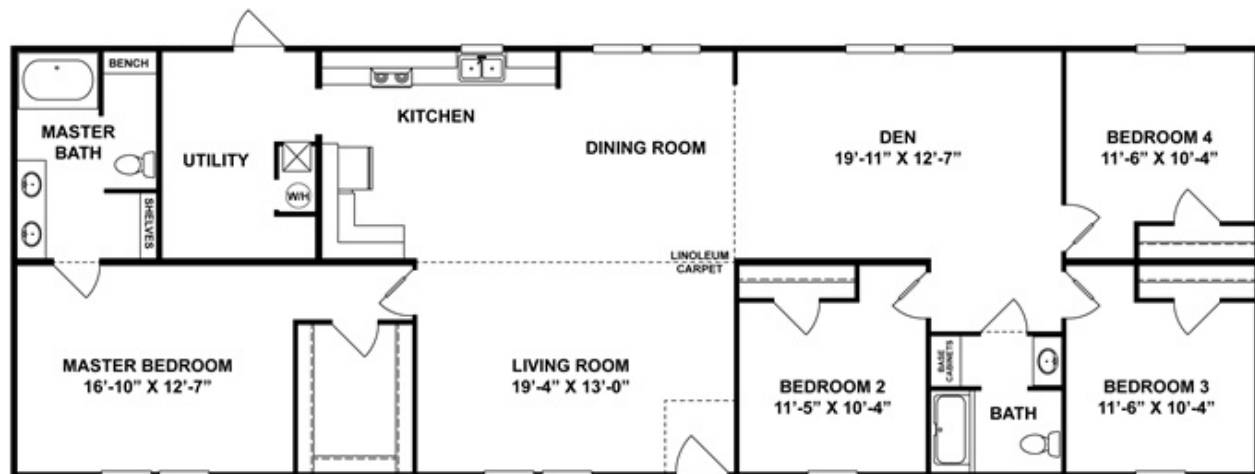

9 THE KENNESAW

9 THE KENNESAW Model number: 27DSP28764AH

4 beds • 2 baths • 2128 sq.ft. • 28' width • 76' depth

Our home building facilities invest in continuous product and process improvements. Plans, dimensions, features, materials, specifications and availability are subject to change without notice or obligation. Renderings and floor plans are representative likenesses of our homes and may differ from the actual homes. We invite you to tour a Home Center near you and inspect the highest value in quality housing available or call (865) 970-7355 to speak with a Home Consultant. Copyright 2017, CMH. All rights reserved.