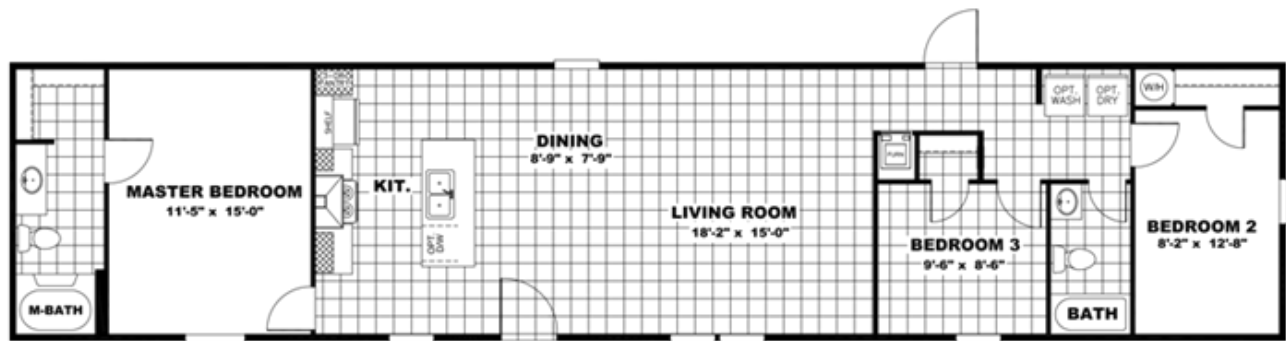

Breeze 1 setup in nice communtiy Blount Co

Breeze 1 setup in nice communtiy Blount Co

Model number: 46SSP16723AH

3 beds • 2 baths • 1152 sq.ft. • 16' width • 72' depth

Our home building facilities invest in continuous product and process improvements. Plans, dimensions, features, materials, specifications and availability are subject to change without notice or obligation. Renderings and floor plans are representative likenesses of our homes and may differ from the actual homes. We invite you to tour a Home Center near you and inspect the highest value in quality housing available or call (865) 970-7355 to speak with a Home Consultant. Copyright 2017, CMH. All rights reserved.