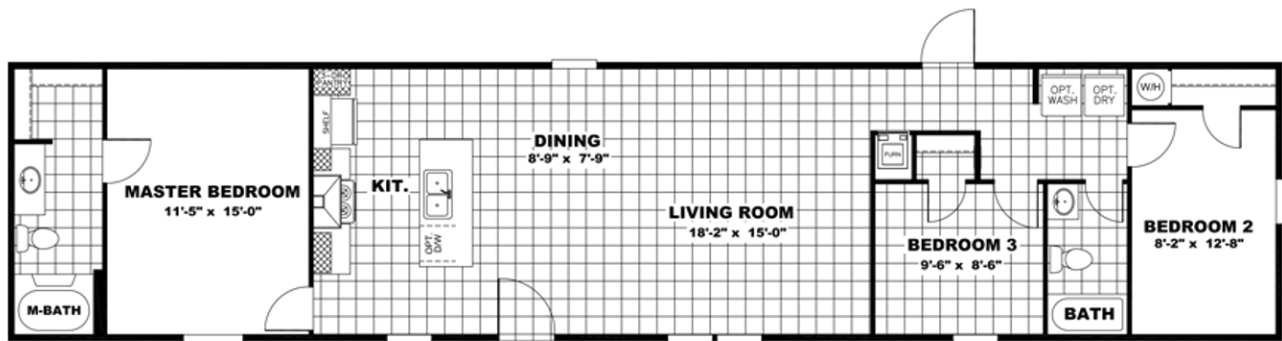

Breeze 1 setup in nice communtiy Blount Co

Model number: 46SSP16723AH17

3 beds • 2 baths • 1152 sq.ft. • 16' width • 72' depth

Our home building facilities invest in continuous product and process improvements. Plans, dimensions, features, materials, specifications and availability are subject to change without notice or obligation. Renderings and floor plans are representative likenesses of our homes and may differ from the actual homes. We invite you to tour a Home Center near you and inspect the highest value in quality housing available or call (865) 970-7355 to speak with a Home Consultant. Copyright 2017, CMH. All rights reserved.

<http://claytonsupercenter.com>

CLAYTON HOMES-ALCOA

2628 ALCOA HIGHWAY
ALCOA, TN 37701

Monday - Thursday: 9am - 7pm

Friday: 9am - 6pm

Saturday: 9am - 5pm

Sunday: Closed

(865) 970-7355